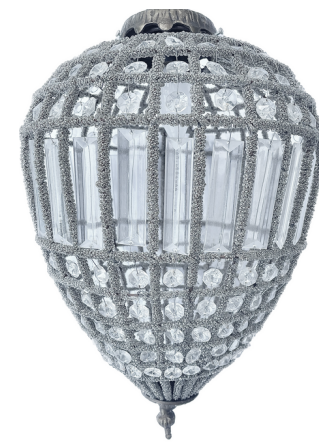

# CHANDELIERS

---

PRODUCT CODE: #CH1  
**VALERIE CHANDELIER**  
40cm H x 30cm W | 1 QTY  
**\$100.00**

PRODUCT CODE: #CH2  
**FRANCES CHANDELIER**  
50cm H x 40cm W | 1 QTY  
**\$150.00**

PRODUCT CODE: #CH2  
**ACORN CHANDELIER**  
60cm H x 40cm W | 1 QTY  
**\$220.00**

PRODUCT CODE: #CH  
**CAMILLE CHANDELIER**  
60cm H x 0cm W | 1 QTY  
**\$220.00**

PRODUCT CODE: #CH  
**CLAUDETTE CHANDELIER**  
60cm H x 0cm W | 1 QTY  
**\$230.00**

PRODUCT CODE: #CH  
**JEAN CHANDELIER**  
60cm H x 30cm W | 1 QTY  
**\$230.00**

## SHELL BEADED CHANDELIER

Our shell chandeliers is a timeless appeal making it a captivating feature

PRODUCT CODE: #CHB5