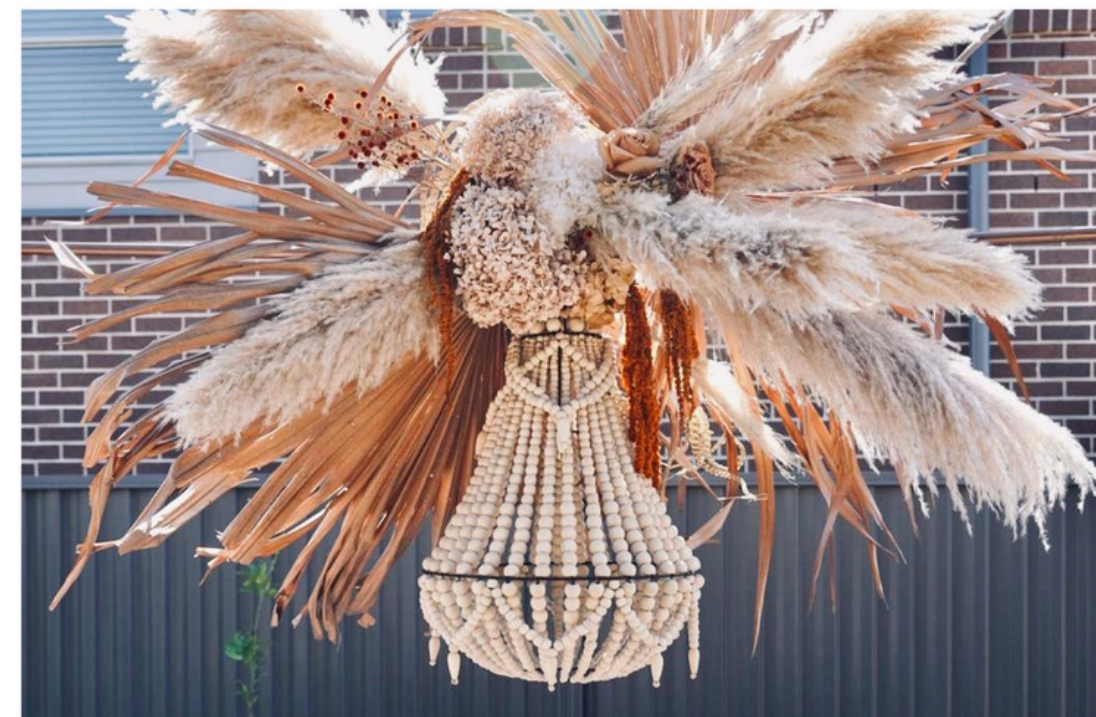

PRODUCT CODE: #CHB4

LARGE BOHO CHANDELIER

70cm H x 40cm W | 3 QTY
$50.00 Each